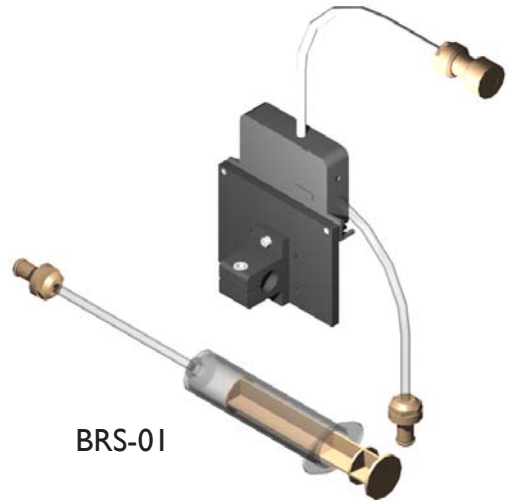

## *HP BULK INK DELIVERY SYSTEM*

**For maximum ink flow to one to four cartridges**

BRSA-01

Bulk Regulator Side  
Add-on (1 needed  
for each additional  
cartridge)

shown at right with  
one BRS-01  
and  
three BRSA-01

Side regulator assembly

BRS-01

Bulk Regulator Side

Top down regulator Assembly  
(shown above with one BRT4-01 and three BRTA-01)

**HSA USA** LLC

HSAUSA, LLC  
150 William Street  
Perth Amboy, NJ 08861  
1-800-298-8936  
Phone 732-324-0800  
Fax 732-324-4488  
Email: [info@hsausa.com](mailto:info@hsausa.com)  
[www.hsausa.com](http://www.hsausa.com)