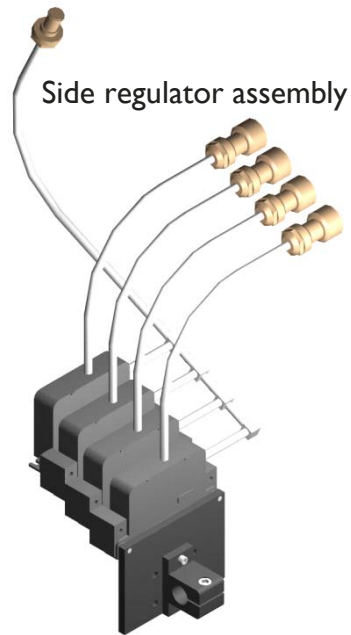

## *HP BULK INK DELIVERY SYSTEM*

**For maximum ink flow to one to four cartridges**

BRSA-01

Bulk Regulator Side  
Add-on (1 needed  
for each additional  
cartridge)

shown at right with  
one BRS-01  
and  
three BRSA-01

Side regulator assembly

BRS-01

Bulk Regulator Side

Top down regulator Assembly  
(shown above with one BRT4-01 and three BRTA-01)

**HSA USA** LLC

HSAUSA, LLC  
150 William Street  
Perth Amboy, NJ 08861  
1-800-298-8936  
Phone 732-324-0800  
Fax 732-324-4488  
Email: [info@hsausa.com](mailto:info@hsausa.com)  
[www.hsausa.com](http://www.hsausa.com)