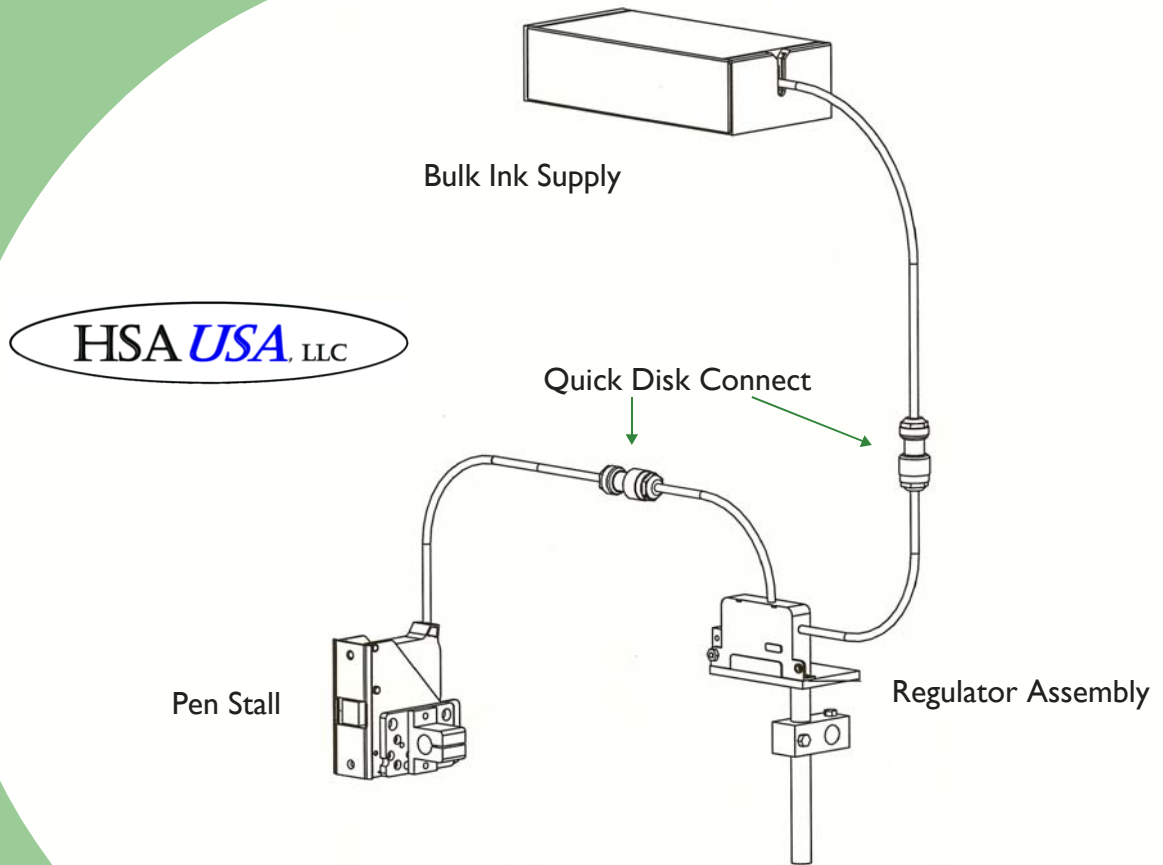

## HP Bulk Ink Delivery System

The HP bulk Ink Delivery System uses HP regulators to regulate constant ink flow to the cartridges.

- Provides constant ink flow to cartridges, no adjustment during production
- Quick disconnect for ink supply and cartridge
- Uses 400 or 800 ml bulk ink supply
- Wide variety of colors and variations of ink
- Multiple regulators can be connected to one supply
- Feeds up to 4 cartridges at one time
- 800 ml is equivalent to 19 cartridges

## *HP BULK INK DELIVERY SYSTEM*

**For maximum ink flow to one to four cartridges**

BRSA-01

Bulk Regulator Side  
Add-on (1 needed  
for each additional  
cartridge)

shown at right with  
one BRS-01  
and  
three BRSA-01